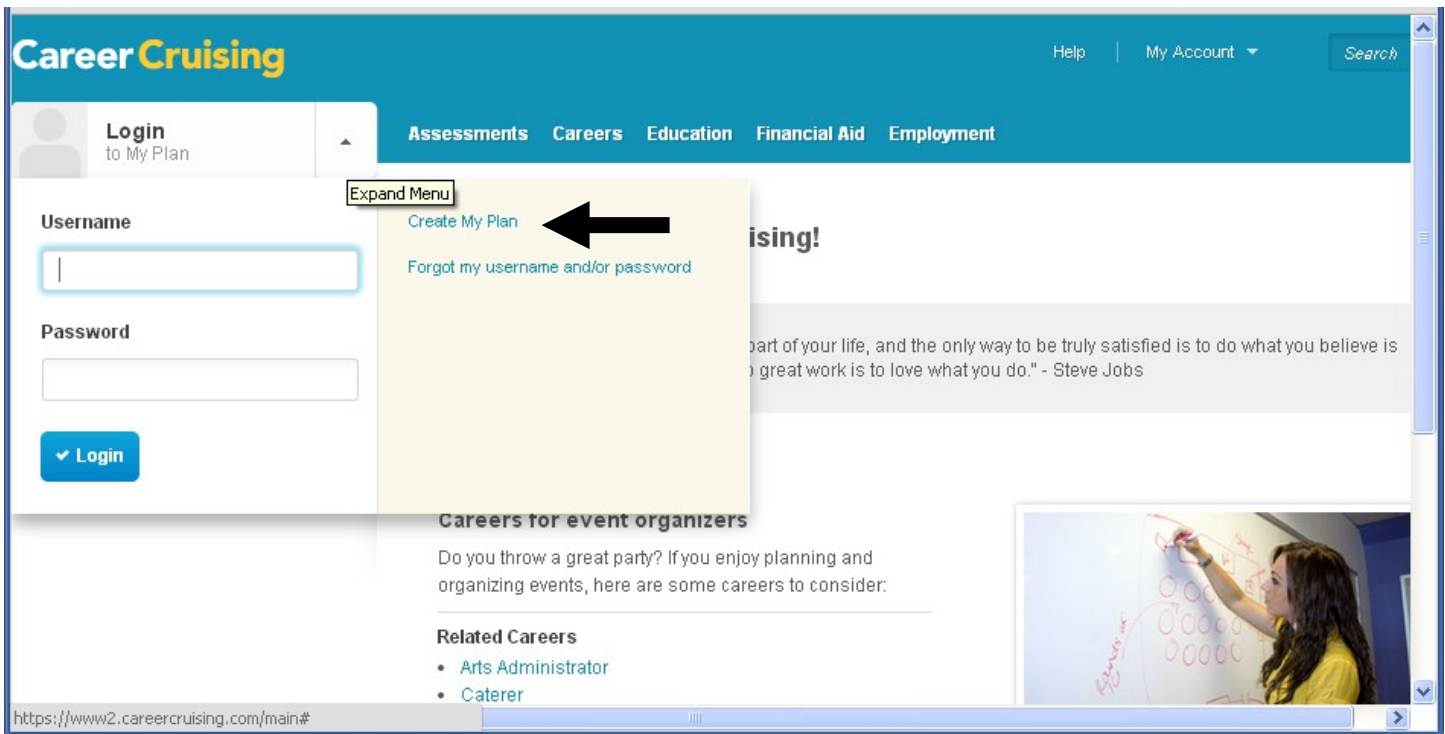

## Methods Test Prep through Career Cruising

1. Access [www.careercruising.com](http://www.careercruising.com)
2. Log into Career Cruising using the generic username: lmhs, password: careers
3. Once logged into Career Cruising, students will “Create My Plan” under the Login dropdown menu.

#### What is My Plan?

A My Plan account allows you to get the most out of Career Cruising. With My Plan you can:

- Take Matchmaker & My Skills
- Complete the Ability Profiler
- Find your Learning Style
- Save careers, schools, and majors of interest to you
- Document your activities and experiences
- Create a resume
- Upload files